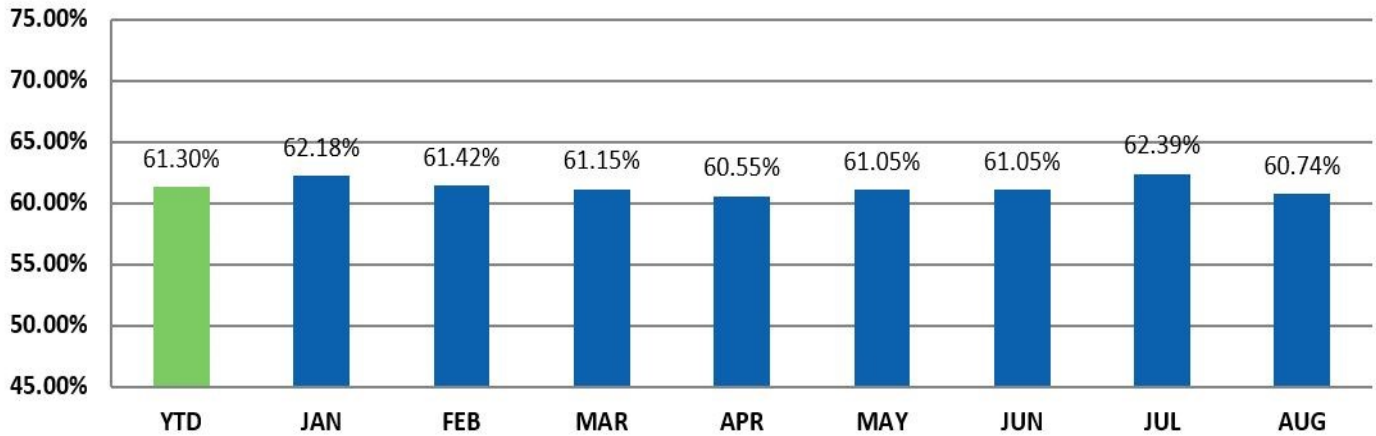

Wyoming Donor Designation Rate Data - August 2022

MONTH	DDR %
YTD	61.30%
JAN	62.18%
FEB	61.42%
MAR	61.15%
APR	60.55%
MAY	61.05%
JUN	61.05%
JUL	62.39%
AUG	60.74%

MONTH	DDR %
YTD	61.30%
Q1	61.56%
Q2	60.89%
Q3	61.51%