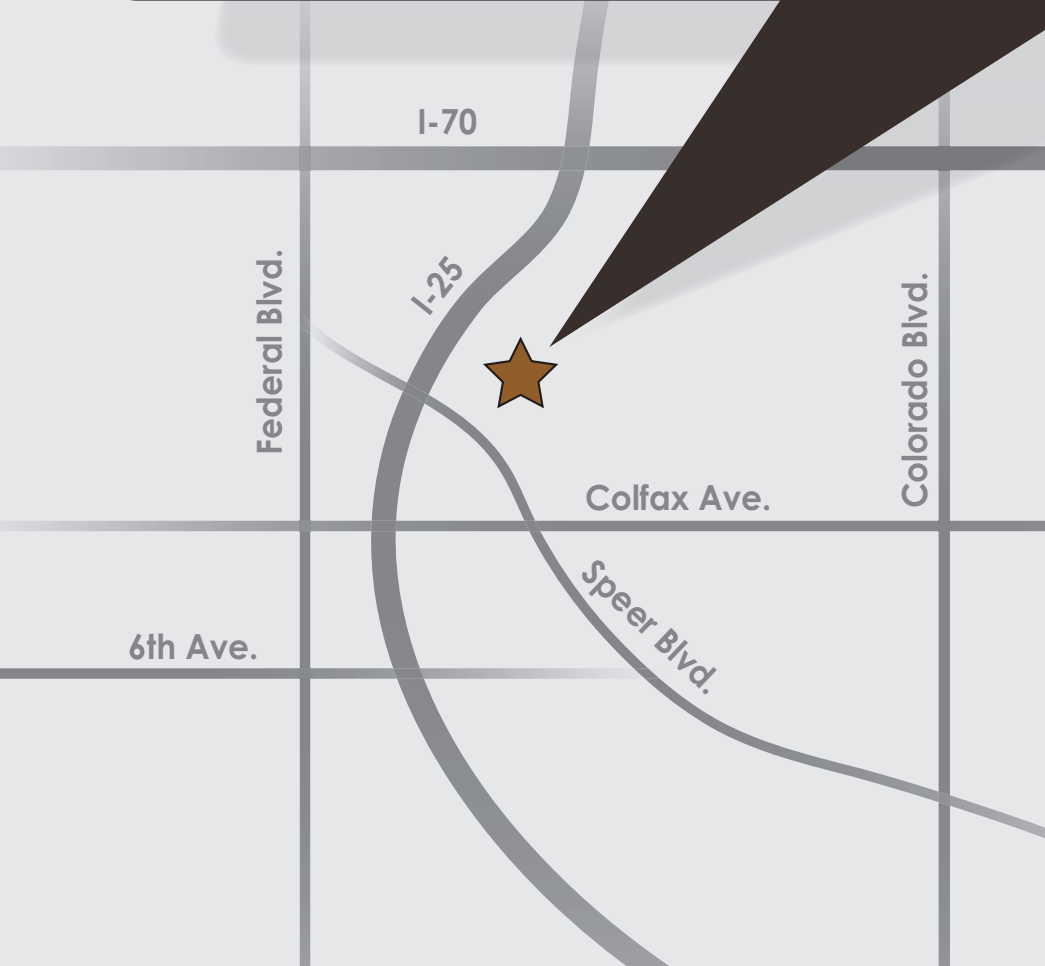

DIRECTIONS & PARKING FOR SEAWELL GRAND BALLROOM

DENVER CENTER **EVENTS**

SEAWELL GRAND BALLROOM

PARKING ENTRANCE:
1350 ARAPAHOE STREET
DENVER CO 80204

303.893.4000